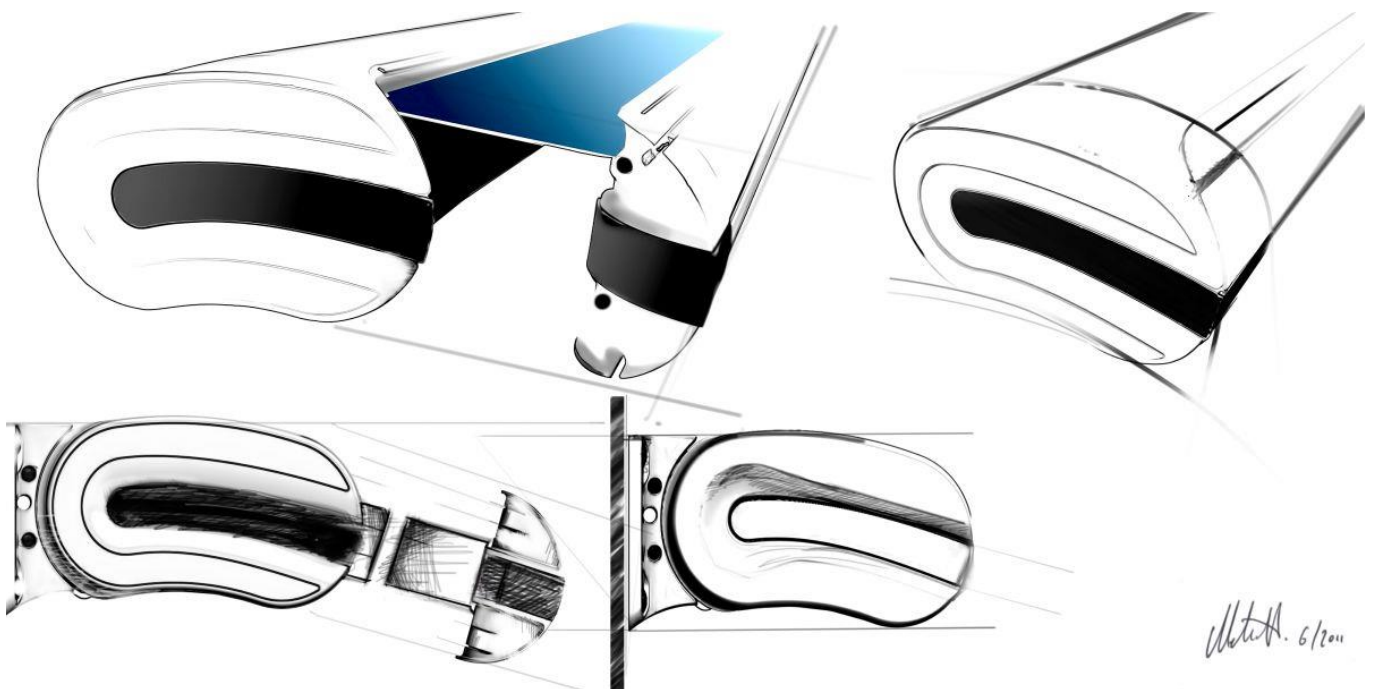

**PLATINUM... Casette Awning**

*for Palmiye*

With its aluminum and steel structure, Platinum is a cassette awning. Its motorized system retracts the arms and awning fully into the cassette. With its fully automatic mechanical system and futuristic details it is the top model of its series.

Having an organic and dual-material composition on its side views as in all Regatta products, Platinum, with his maximum values of 360cm projection, 45degrees inclination and 550cm length, is at the top of his class.

The sophisticated sealing details provide full protection for his mechanism and awning; hence he is the first, complying fully with the definition of cassette awning in his class. The design aims to create a muscular posture in its lines, to visually highlight its durability and create confidence for its user.

Within the Mardin Rehabilitation Project that is financially supported by European Union, 650 pieces of Platinum of variable projection values are used on the 1. Avenue, which is one of the protected areas of the region.