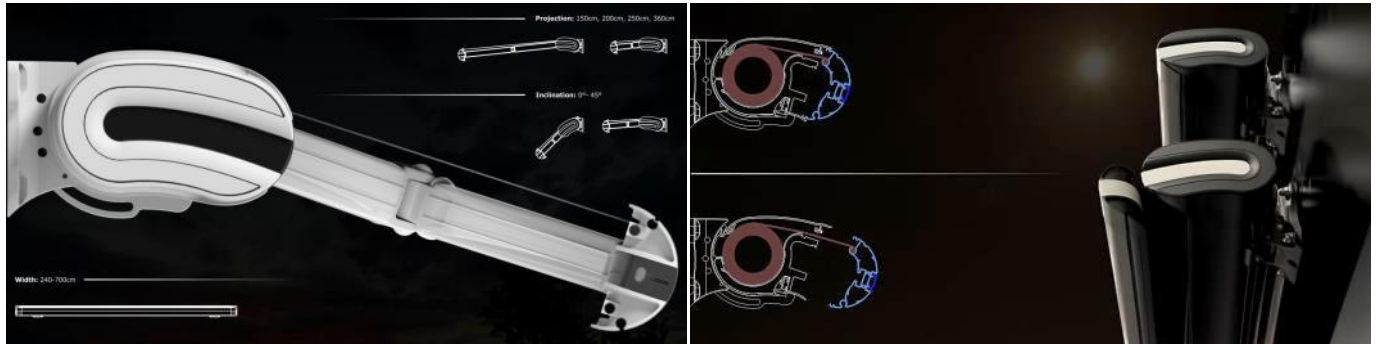

**PLATINUM... Casette Awning**

*for Palmiye*

With its aluminum and steel structure, Platinum is a cassette awning. Its motorized system retracts the arms and awning fully into the cassette. With its fully automatic mechanical system and futuristic details it is the top model of its series.

Having an organic and dual-material composition on its side views as in all Regatta products, Platinum, with his maximum values of 360cm projection, 45degrees inclination and 550cm length, is at the top of his class.

The sophisticated sealing details provide full protection for his mechanism and awning; hence he is the first, complying fully with the definition of cassette awning in his class. The design aims to create a muscular posture in its lines, to visually highlight its durability and create confidence for its user.

Within the Mardin Rehabilitation Project that is financially supported by European Union, 650 pieces of Platinum of variable projection values are used on the 1. Avenue, which is one of the protected areas of the region.