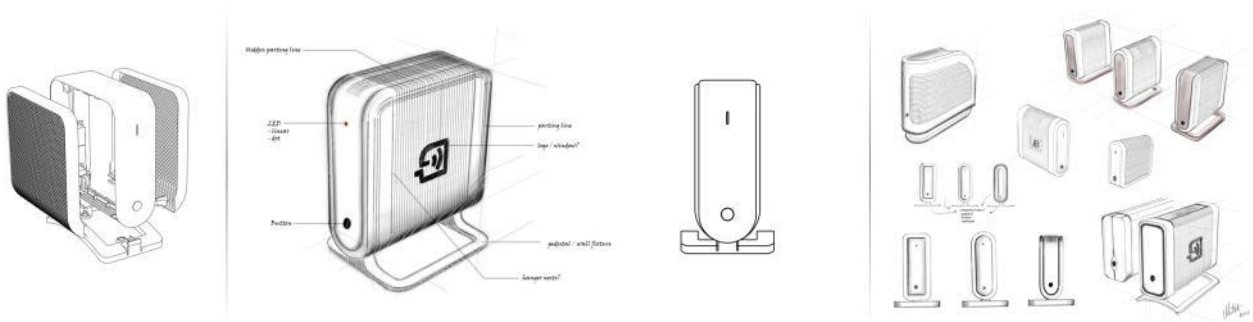

With AirTies Smart Wi-Fi software and AirTies Cloud, service providers can ensure they get the best out of the Wi-Fi 6 technology, proactively managing both Wi-Fi 6 and older, legacy devices in their customers' homes to guarantee the best possible performance.